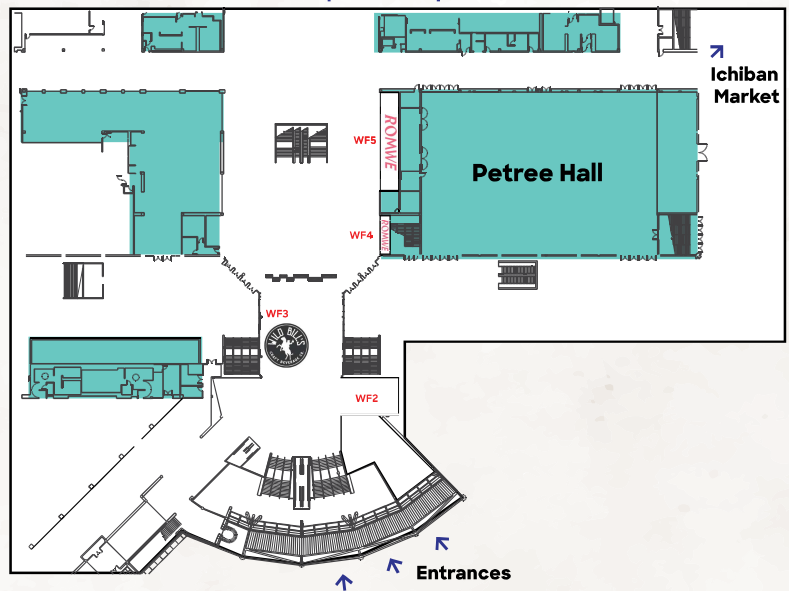

↑ Exhibit Hall ↑

Activations: South Hall

- SF2 HoYoverse
- SF3 ATLAS/SEGA
- SF4 Bilibili
- SF5 McDonald's
- SF6 Wild Bill's Craft Beverage Co.
- SF10 Festiv'AX Japan
- SF12 YANMAR
- SF13 HIDIVE

Lobby Activation Spaces

Activations: West Hall

- WF2 Square-Enix
- WF3 Wild Bill's Craft Beverage Co.
- WF4 ROMWE
- WF5 ROMWE

Entertainment Hall

South Hall ↓

Entrances

Activations: Concourse

- CF4 Ito En