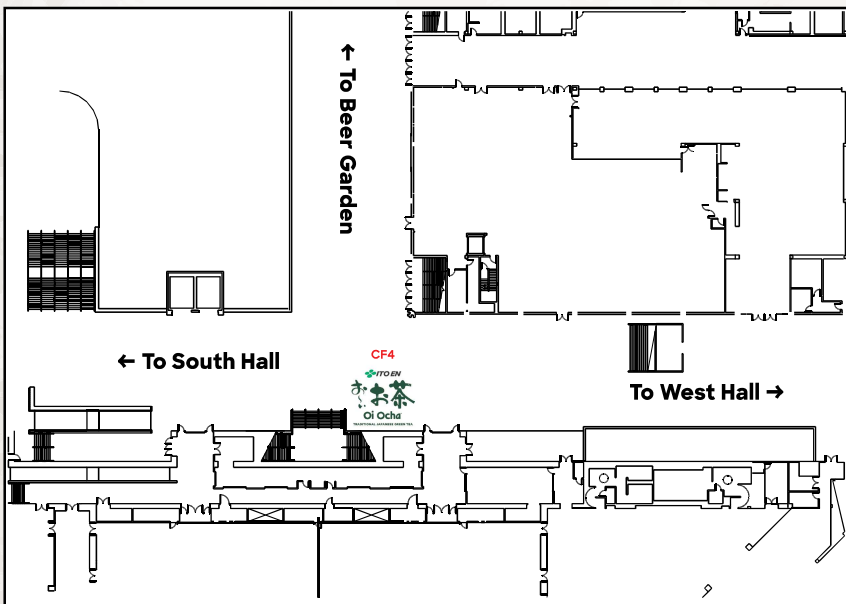

Activations: West Hall

- WF2 Square-Enix
- WF3 Wild Bill's Craft Beverage Co.
- WF4 ROMWE
- WF5 ROMWE

Entertainment Hall

South Hall ↓

Entrances

Activations: Concourse

- CF4 Ito En