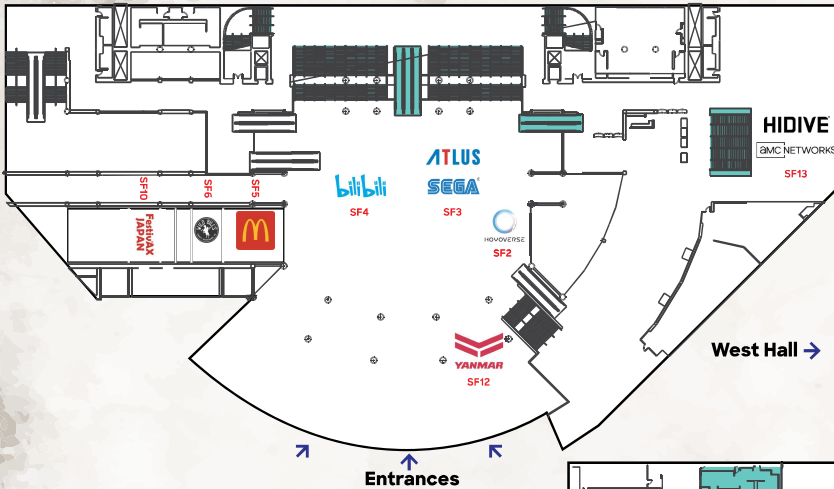

↑ Exhibit Hall ↑

Activations: South Hall

- SF2 HoYoverse
- SF3 ATLAS/SEGA
- SF4 Bilibili
- SF5 McDonald's
- SF6 Wild Bill's Craft Beverage Co.
- SF10 Festiv'AX Japan
- SF12 YANMAR
- SF13 HIDIVE

Lobby Activation Spaces

Activations: West Hall

- WF2 Square-Enix
- WF3 Wild Bill's Craft Beverage Co.
- WF4 ROMWE
- WF5 ROMWE

Entertainment Hall

South Hall ↓

Entrances

Activations: Concourse

- CF4 Ito En